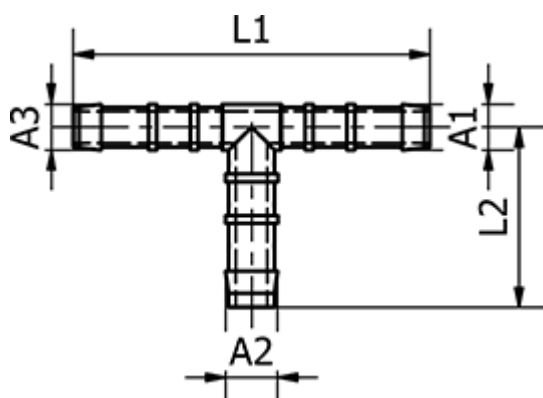

# Data Sheet

Article number: 58635513

Description: Tube Connector 35.513, Ø8/ Ø8/ Ø8  
Tee connector

## Measures

Ext. Hose Diameter A3 = 8

Ext. Hose Diameter A1 = 8

Ext. Hose Diameter A2 = 8

L1 = 58

L2 = 30